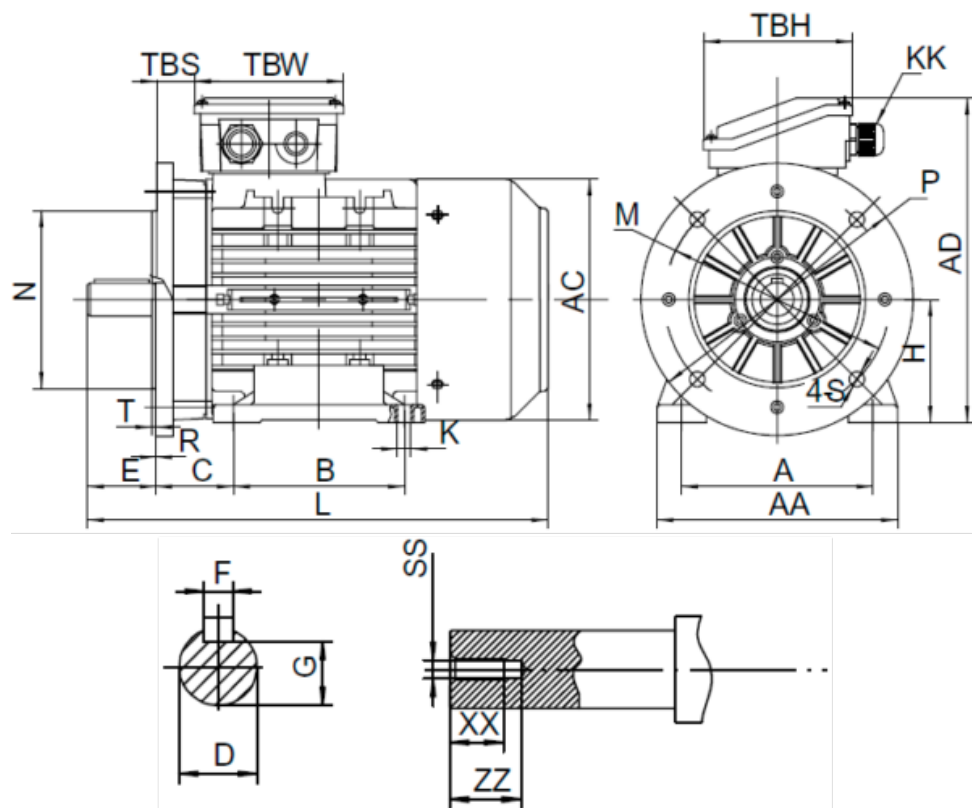

# Data Sheet

Article number: 25160001841740

Description: Kleedrive T2A 632-4 0.18kw 1400 rpm UL/CSA  
3x230/400V 50HZ IP55 B35 PTO

## Measures

A = 100	F = 4	TBW = 98
AA = 124	G = 8.5	XX = 10
AC = Ø122	H = 63	ZZ = 14
AD = 170	HD = 107	
B = 80	L = 215	
C = 40	SS = M4	
D = Ø11	TBH = 98	
E = 23	TBS = 10	